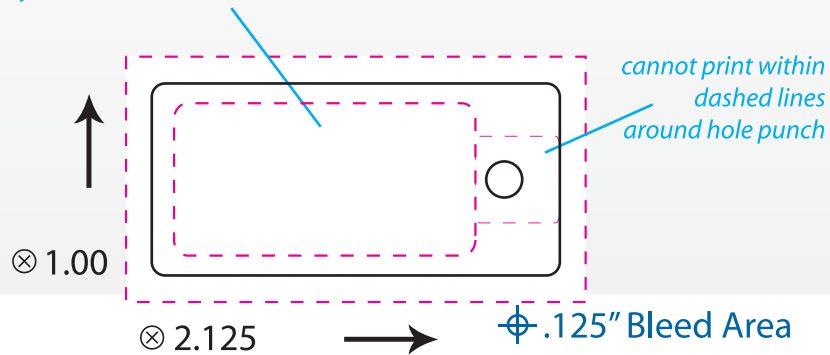

## LAMINATED KEY TAG

*text must stay within the 1/8 inch dashed lines.*

⊗ Document Size

⊕ Bleeds - If you want your image to extend to the edge of the card, a bleed of no less than 1/8" should be used.

#### Bleeds

Please allow for a 1/8" bleed on your cards where printing runs off the edge.